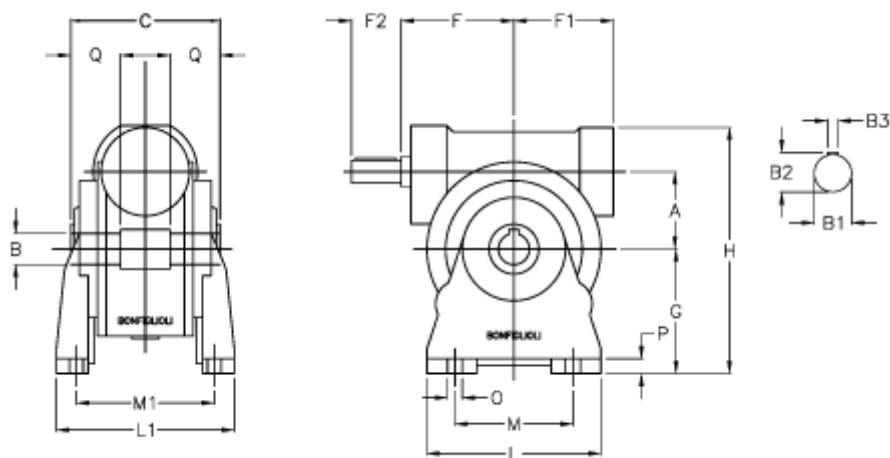

Article number: 3901030007200

Description: Worm gear with solid input shaft
VF 30A-7-HS

Measures

a	= 30.0	F1 = 46	P = 8
B	= 14	g = 55	Q = 20.5
B1 E7	= 9	H = 105	
B2	= 10.2	L = 80	
B3 H9	= 3	L1 = 80	
C	= 55	m = 50	
Description = VF 30A-xx-HS	M1 = 66.0		
F	= 50.0	O = 6.5	